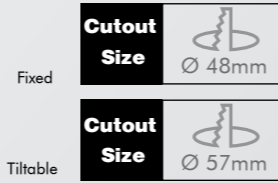

Focus

*Halogen Spot Light

Round-Oblique 35mm

*Compatible with most MR16 LED Bulbs

Fixed

Tilttable

Product Information	Power	Maximum 35W
	Input Voltage	12V
	Lamp Holder	G4 (included)
	Lamp Type	MR11 (not included)
	Electronic Transformer	not included

¹ indicates that Halogen Spot Focus is tilttable

Article Number	Product Name	Color Material	Lamp Type	Input Voltage	Power	Cutout Size
2.11.0544 / 2.11.0548 ¹	Halogen Spot Focus 35mm	Chrome	MR11 (35mm)	12V	Max. 35W	Ø 48mm / 57mm ¹
2.11.0545 / 2.11.0549 ¹	Halogen Spot Focus 35mm	Brushed Aluminium	MR11 (35mm)	12V	Max. 35W	Ø 48mm / 57mm ¹
2.11.0546 / 2.11.0550 ¹	Halogen Spot Focus 35mm	White	MR11 (35mm)	12V	Max. 35W	Ø 48mm / 57mm ¹
2.11.0547 / 2.11.0551 ¹	Halogen Spot Focus 35mm	Black	MR11 (35mm)	12V	Max. 35W	Ø 48mm / 57mm ¹
2.11.0606 / 2.11.0609 ¹	Halogen Spot Focus 35mm	Aluminium	MR11 (35mm)	12V	Max. 35W	Ø 48mm / 57mm ¹
2.11.0607 / 2.11.0610 ¹	Halogen Spot Focus 35mm	Brass	MR11 (35mm)	12V	Max. 35W	Ø 48mm / 57mm ¹
2.11.0608 / 2.11.0611 ¹	Halogen Spot Focus 35mm	Gold	MR11 (35mm)	12V	Max. 35W	Ø 48mm / 57mm ¹