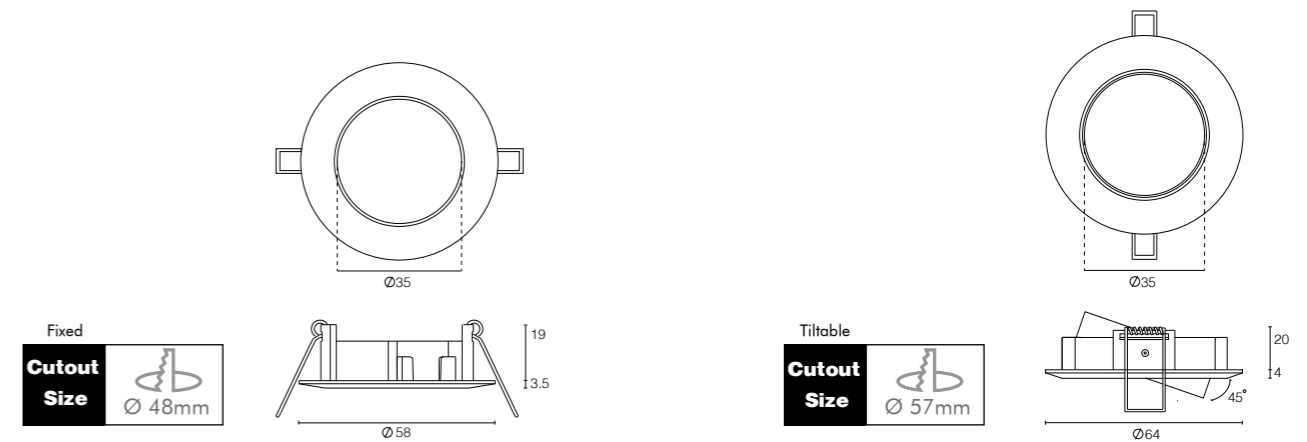

Focus

*Halogen Spot Light

Round-Oblique 35mm

*Compatible with most MR16 LED Bulbs

Fixed

Tilttable

Product Information	Power	Maximum 35W
	Input Voltage	12V
	Lamp Holder	G4 (included)
	Lamp Type	MR11 (not included)
	Electronic Transformer	not included

MR11 (35mm) GX5.3
* Optional lamp bulbs on request
Compatible with most MR11 LED Bulbs

* Photometric information is determined by different lamp bulbs chosen.

Accessories	Inclusive			Exclusive (On Request)	
	NO.	Description	Quantity	Article No.	Description
	1.	G4 lamp holder	1	2.01.0455	Bracket with G4 lamp holder

¹ indicates that Halogen Spot Focus is tilttable

Article Number	Product Name	Color Material	Lamp Type	Input Voltage	Power	Cutout Size
2.11.0544 / 2.11.0548 ¹	Halogen Spot Focus 35mm	Chrome	MR11 (35mm)	12V	Max. 35W	Ø 48mm / 57mm ¹
2.11.0545 / 2.11.0549 ¹	Halogen Spot Focus 35mm	Brushed Aluminium	MR11 (35mm)	12V	Max. 35W	Ø 48mm / 57mm ¹
2.11.0546 / 2.11.0550 ¹	Halogen Spot Focus 35mm	White	MR11 (35mm)	12V	Max. 35W	Ø 48mm / 57mm ¹
2.11.0547 / 2.11.0551 ¹	Halogen Spot Focus 35mm	Black	MR11 (35mm)	12V	Max. 35W	Ø 48mm / 57mm ¹
2.11.0606 / 2.11.0609 ¹	Halogen Spot Focus 35mm	Aluminium	MR11 (35mm)	12V	Max. 35W	Ø 48mm / 57mm ¹
2.11.0607 / 2.11.0610 ¹	Halogen Spot Focus 35mm	Brass	MR11 (35mm)	12V	Max. 35W	Ø 48mm / 57mm ¹
2.11.0608 / 2.11.0611 ¹	Halogen Spot Focus 35mm	Gold	MR11 (35mm)	12V	Max. 35W	Ø 48mm / 57mm ¹