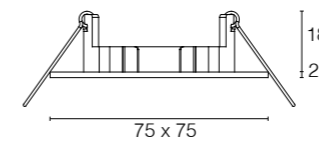

Cover Plate for Focus tilttable (on request)

- 2.01.0442 Chrome cover plate 130mm with 75mm hole
- 2.01.0443 Brushed aluminium cover plate 130mm with 75mm hole
- 2.01.0445 White cover plate 130mm with 75mm hole

Fixed	Cutout Size	 Ø 64mm
-------	--------------------	--

Tilttable	Cutout Size	 Ø 75mm
-----------	--------------------	--

¹ indicates that Halogen Spot Focus is tilttable

Accessories	Inclusive			Exclusive (On Request)	
	NO.	Description	Quantity	Article No.	Description
	1.	GX5.3 lamp holder	1	2.01.0455	Bracket with GX5.3 lamp holder
				2.01.0305	230V GU10/GZ10 lamp holder
				see page 359	MR16 LED module