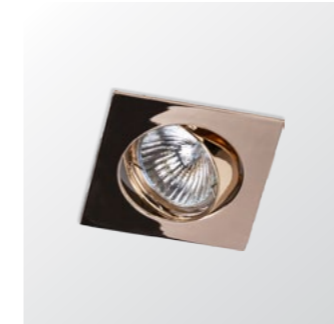

Focus

*Halogen Spot Light

Square 50mm

*Compatible with most MR16 LED Bulbs

Fixed	Cutout Size	 Ø 64mm
Tilttable	Cutout Size	 Ø 75mm

Fixed

Tilttable

12V

Compatible with most MR16 LED Bulbs

* Photometric information is determined by different lamp bulbs chosen.

White

Black

Chrome

Brushed Aluminium

Gold

Aluminium

Cover Plate for Focus tilttable (on request)

- 2.01.0442 Chrome cover plate 130mm with 75mm hole
- 2.01.0443 Brushed aluminium cover plate 130mm with 75mm hole
- 2.01.0445 White cover plate 130mm with 75mm hole