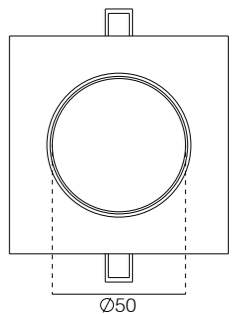

Focus

*Halogen Spot Light

Square 50mm

*Compatible with most MR16 LED Bulbs

Fixed	Cutout Size	 Ø 64mm
Tilttable	Cutout Size	 Ø 75mm

Fixed

Tilttable

12V

Cover Plate for Focus tilttable (on request)

- 2.01.0442 Chrome cover plate 130mm with 75mm hole
- 2.01.0443 Brushed aluminium cover plate 130mm with 75mm hole
- 2.01.0445 White cover plate 130mm with 75mm hole

Fixed	Cutout Size	 Ø 64mm
-------	--------------------	--

Tilttable	Cutout Size	 Ø 75mm
-----------	--------------------	--

¹ indicates that Halogen Spot Focus is tilttable

Accessories	Inclusive			Exclusive (On Request)	
	NO.	Description	Quantity	Article No.	Description
	1.	GX5.3 lamp holder	1	2.01.0455	Bracket with GX5.3 lamp holder
				2.01.0305	230V GU10/GZ10 lamp holder
				see page 359	MR16 LED module

Article Number	Product Name	Color Material	Lamp Type	Input Voltage	Power	Cutout Size
2.11.0432 / 2.11.0438 ¹	Halogen Spot Focus square 50mm	Aluminium	MR16 (50mm)	12V	Max. 50W	Ø 64mm / 75mm ¹
2.11.0433 / 2.11.0439 ¹	Halogen Spot Focus square 50mm	Chrome	MR16 (50mm)	12V	Max. 50W	Ø 64mm / 75mm ¹
2.11.0434 / 2.11.0440 ¹	Halogen Spot Focus square 50mm	Brushed Aluminium	MR16 (50mm)	12V	Max. 50W	Ø 64mm / 75mm ¹
2.11.0435 / 2.11.0441 ¹	Halogen Spot Focus square 50mm	Gold	MR16 (50mm)	12V	Max. 50W	Ø 64mm / 75mm ¹
2.11.0436 / 2.11.0442 ¹	Halogen Spot Focus square 50mm	White	MR16 (50mm)	12V	Max. 50W	Ø 64mm / 75mm ¹
2.11.0437 / 2.11.0443 ¹	Halogen Spot Focus square 50mm	Black	MR16 (50mm)	12V	Max. 50W	Ø 64mm / 75mm ¹