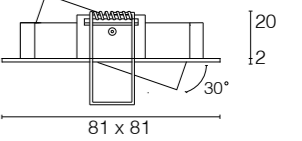

Cover Plate for Focus tilttable (on request)

- 2.01.0442 Chrome cover plate 130mm with 75mm hole
- 2.01.0443 Brushed aluminium cover plate 130mm with 75mm hole
- 2.01.0445 White cover plate 130mm with 75mm hole

Fixed	Cutout Size	 Ø 64mm
-------	--------------------	--

Tilttable	Cutout Size	 Ø 75mm
-----------	--------------------	--

¹ indicates that Halogen Spot Focus is tilttable

Accessories	Inclusive			Exclusive (On Request)	
	NO.	Description	Quantity	Article No.	Description
	1.	GX5.3 lamp holder	1	2.01.0455	Bracket with GX5.3 lamp holder
				2.01.0305	230V GU10/GZ10 lamp holder
				see page 359	MR16 LED module