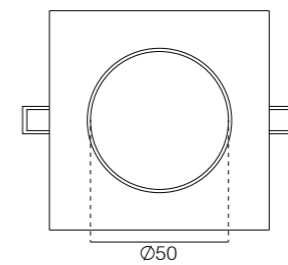

Cover Plate for Focus tilttable (on request)

- 2.01.0442 Chrome cover plate 130mm with 75mm hole
- 2.01.0443 Brushed aluminium cover plate 130mm with 75mm hole
- 2.01.0445 White cover plate 130mm with 75mm hole

Fixed	Cutout Size	 Ø 64mm
-------	--------------------	--

Tilttable	Cutout Size	 Ø 75mm
-----------	--------------------	--

¹ indicates that Halogen Spot Focus is tilttable

Accessories	Inclusive			Exclusive (On Request)	
	NO.	Description	Quantity	Article No.	Description
	1.	GX5.3 lamp holder	1	2.01.0455	Bracket with GX5.3 lamp holder
				2.01.0305	230V GU10/GZ10 lamp holder
				see page 359	MR16 LED module

Article Number	Product Name	Color Material	Lamp Type	Input Voltage	Power	Cutout Size
2.11.0432 / 2.11.0438 ¹	Halogen Spot Focus square 50mm	Aluminium	MR16 (50mm)	12V	Max. 50W	Ø 64mm / 75mm ¹
2.11.0433 / 2.11.0439 ¹	Halogen Spot Focus square 50mm	Chrome	MR16 (50mm)	12V	Max. 50W	Ø 64mm / 75mm ¹
2.11.0434 / 2.11.0440 ¹	Halogen Spot Focus square 50mm	Brushed Aluminium	MR16 (50mm)	12V	Max. 50W	Ø 64mm / 75mm ¹
2.11.0435 / 2.11.0441 ¹	Halogen Spot Focus square 50mm	Gold	MR16 (50mm)	12V	Max. 50W	Ø 64mm / 75mm ¹
2.11.0436 / 2.11.0442 ¹	Halogen Spot Focus square 50mm	White	MR16 (50mm)	12V	Max. 50W	Ø 64mm / 75mm ¹
2.11.0437 / 2.11.0443 ¹	Halogen Spot Focus square 50mm	Black	MR16 (50mm)	12V	Max. 50W	Ø 64mm / 75mm ¹